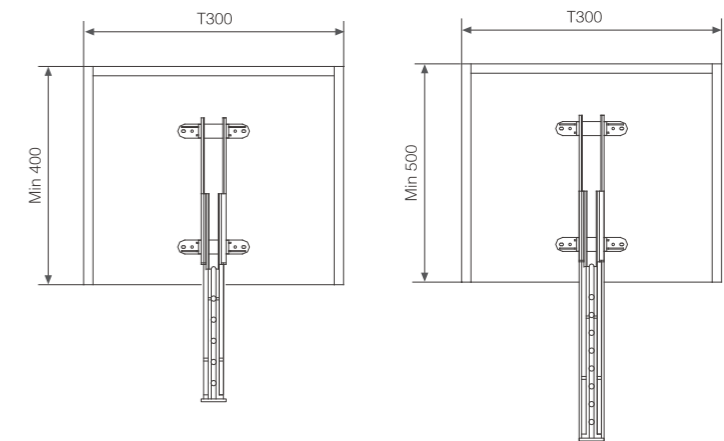

5珠挂衣器 Clothes hanger

8珠挂衣器 Clothes hanger

结构尺寸 DIMENSION

产品特点 CHARACTERISTICS

定制双阻尼导轨结构，顶部安装，5珠/8珠分隔；
首创超快安装结构，区别于传统产品；
兼顾了整个产品的高档次，快安装和实用性。

Customized double damping rail structure, top mount, 5 or 8 bead separation;
First super fast installation structure, different from traditional products;
Take into account the entire product of the high-grade, fast installation and practicality.