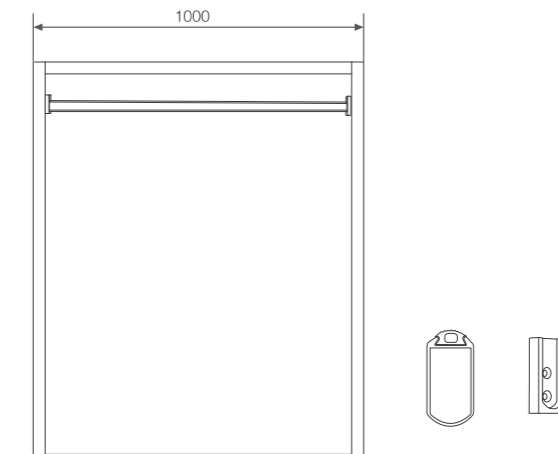

产品特点 CHARACTERISTICS

1.0/1.2加厚铝材;
顶部防滑消声胶条, 铁灰色磨砂表面;
单支吸塑包装, 高档大气。
1.0 thick, 1.2 thick aluminum;
The top of the anti - slip sound of the strip, iron gray scrub surface;
Single blister packaging, high-grade atmosphere.