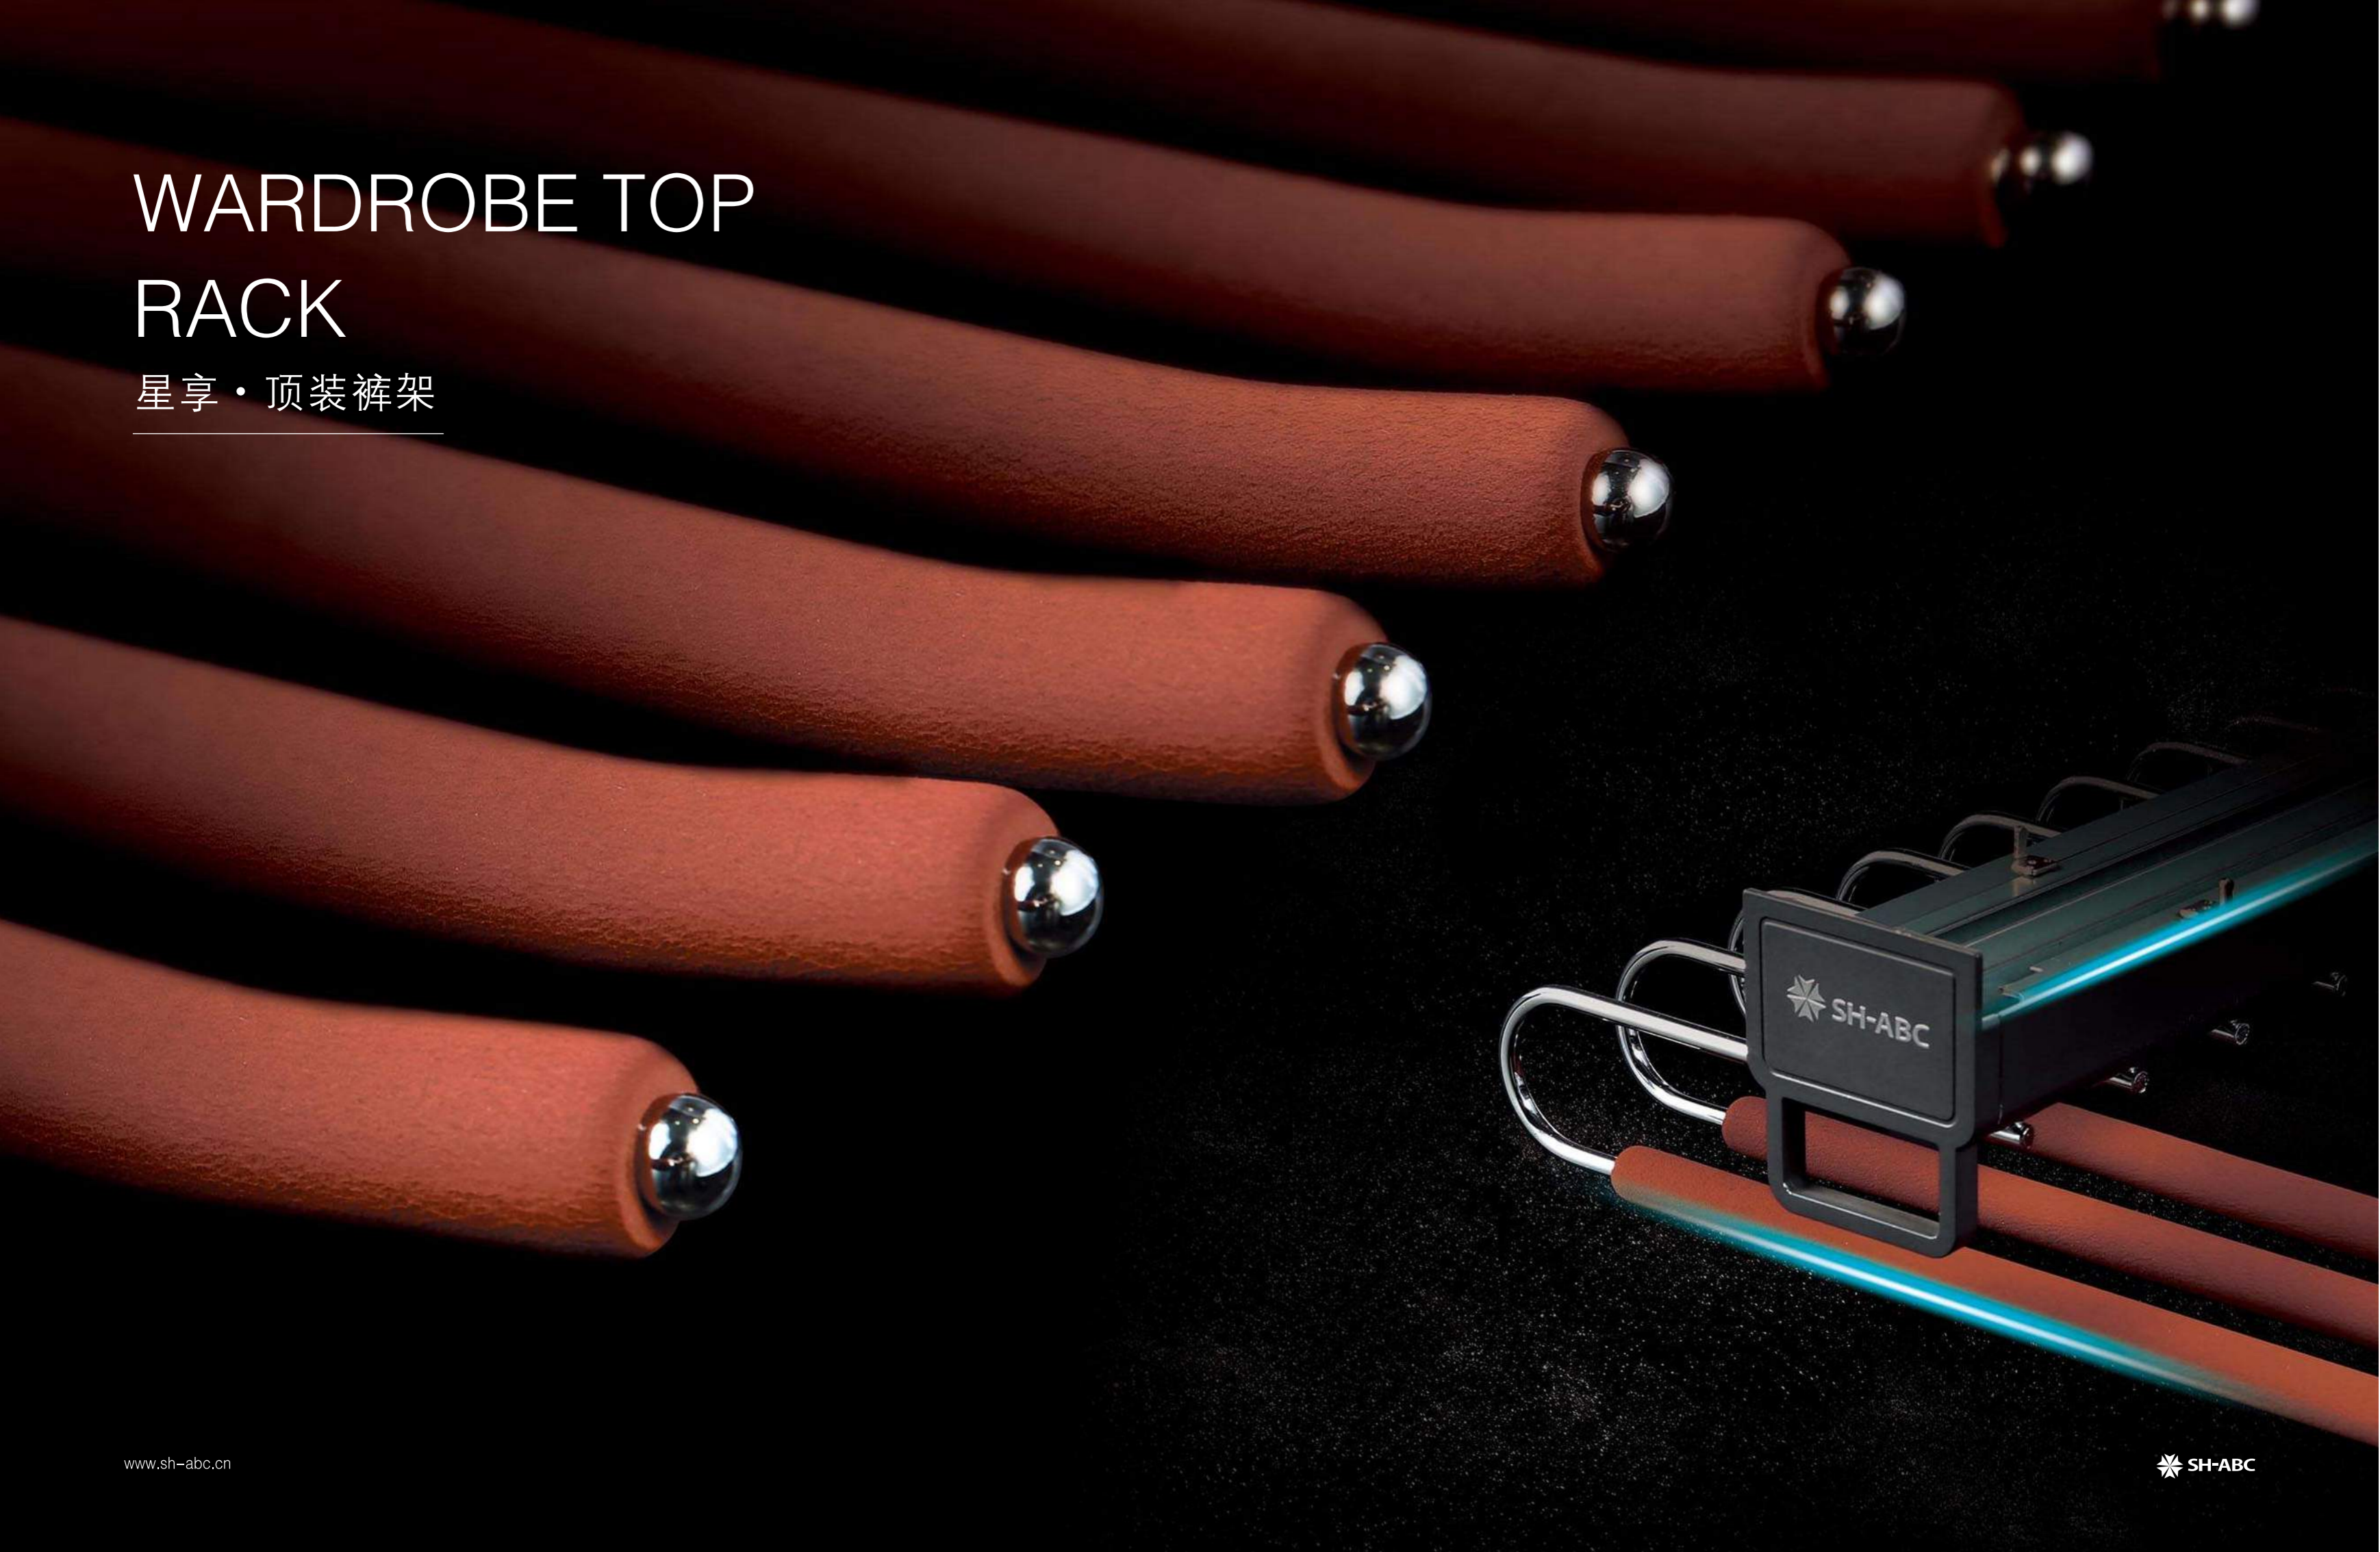

WARDROBE TOP RACK

星享·顶装裤架