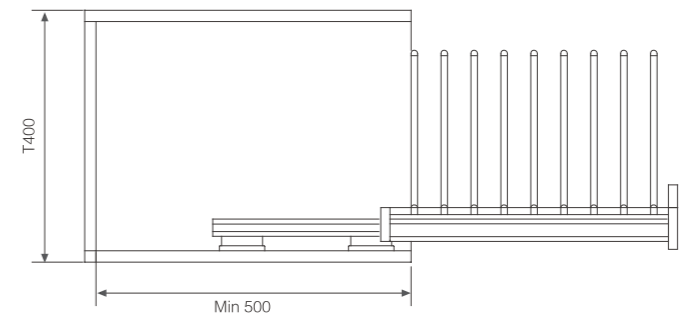

结构尺寸 DIMENSION

TROUSERS RACK 星享裤架

产品参数 PARAMETERS

型号/Model	品名/ Name	宽x深x高/ WidthxDepthxHeight	适用柜体/Suitable cabinet
SHGYQ09CL	高档阻尼侧装裤架 (左)	345 x 450 x 115mm	不小于500mm
SHGYQ09CR	高档阻尼侧装裤架 (右)	345 x 450 x 115mm	不小于500mm

产品特点 CHARACTERISTICS

定制双阻尼导轨结构，侧面安装；
单排防滑裤管，首创超快安装结构，区别于传统产品；
兼顾了整个产品的高档次，快安装和实用性。

Double damping guide rail structure, side mount;
Single row non-slip, the first ultra-fast installation structure, different from traditional products;
Take into account the entire product of the high-grade, fast installation and practicality.