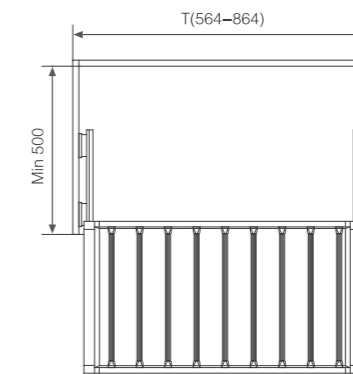

产品参数 PARAMETERS

型号/Model	品名/ Name	宽x深x高/ WidthxDepthxHeight	适用柜体/Suitable cabinet
SHYWL00600P	高档阻尼皮饰衣物篮600柜	564 x 460 x 230mm	600mm
SHYWL00700P	高档阻尼皮饰衣物篮700柜	664 x 460 x 230mm	700mm
SHYWL00800P	高档阻尼皮饰衣物篮800柜	764 x 460 x 230mm	800mm
SHYWL00900P	高档阻尼皮饰衣物篮900柜	864 x 460 x 230mm	900mm

WARDROBE HANGER

星享·衣柜裤架

产品图 PRODUCTS

结构尺寸 DIMENSION

产品特点 CHARACTERISTICS

全铝裤管表面磨砂防滑防皱处理;
 筒欧流线型设计,主框架铁灰磨砂处理;
 框架可左右拉伸50mm,方便非标柜体调节安装;
 阻尼导轨配套导轨盖,静音顺畅实用更高档;
 超快安装方式,减少安装时间和步骤。

All aluminum trouser tube surface scrub anti-slip anti-wrinkle treatment;
 Simple European streamline design, main frame iron ash scrub treatment;
 The frame can be telescopic about 50mm, convenient installation of non-standard cabinet stretched (left and right);
 Soft closing slide with guide cover, quiet smooth and practical more high-grade;
 Quickly installation, reducing installation time and steps.