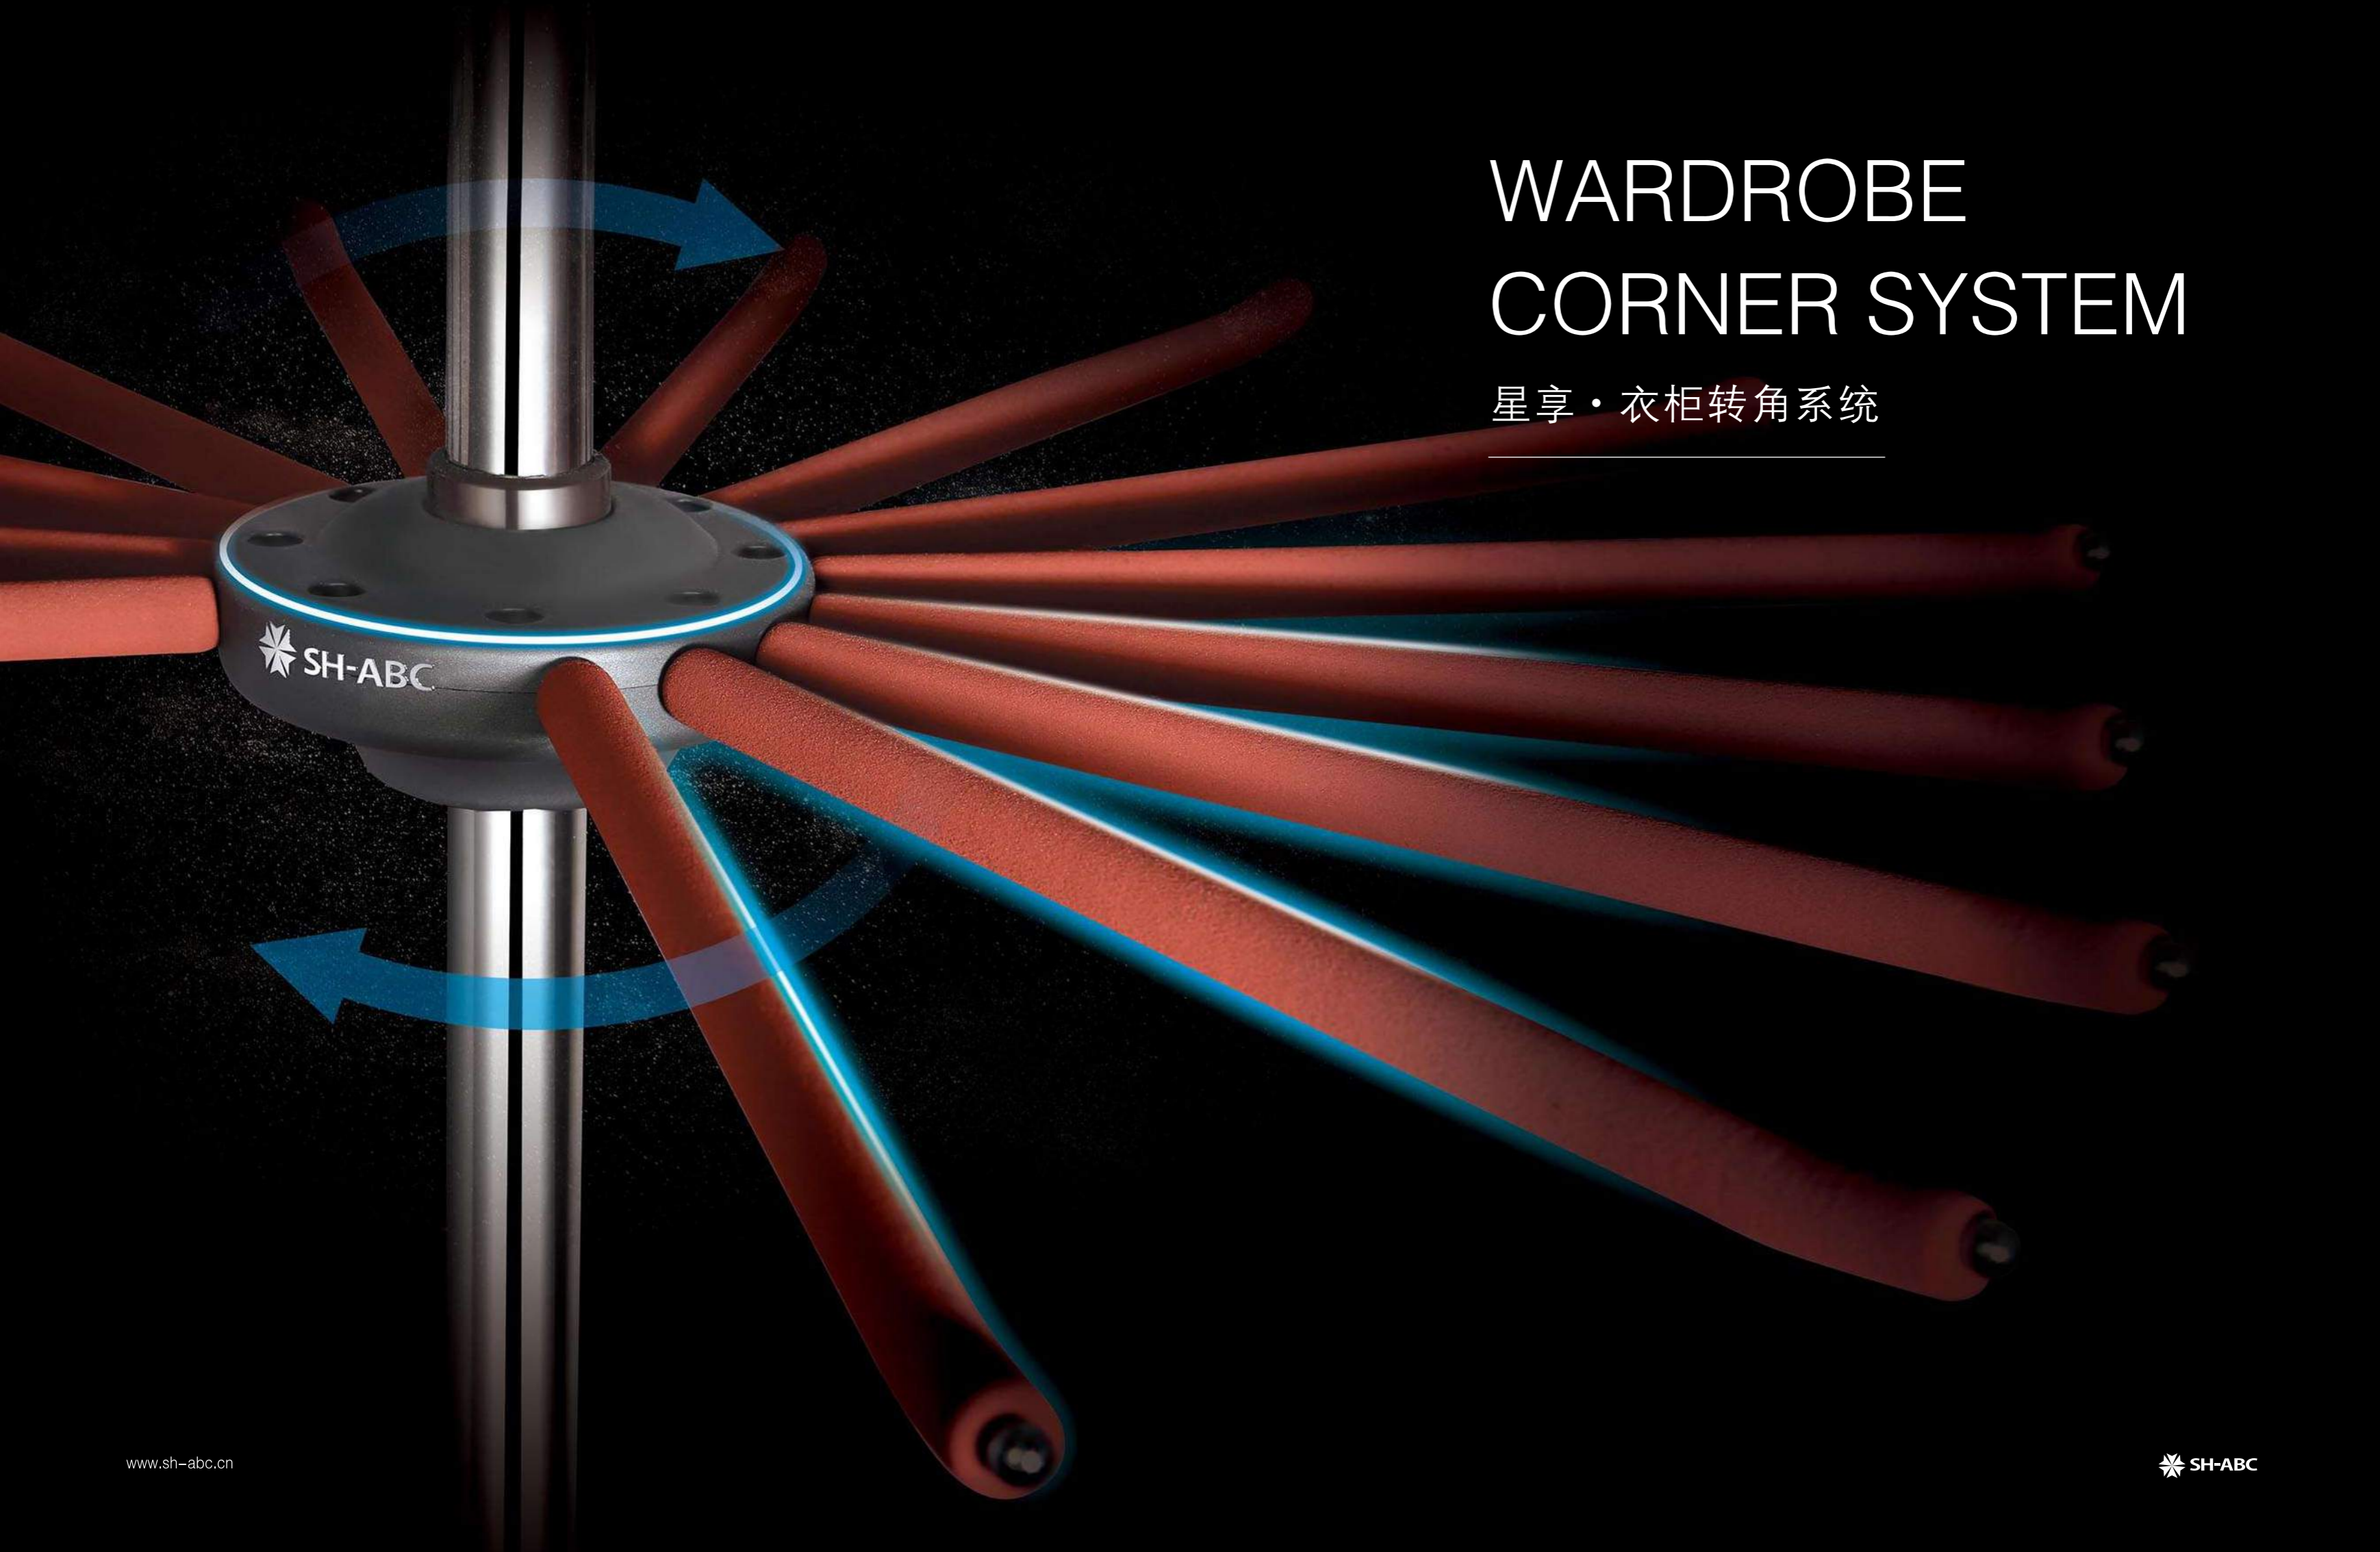

WARDROBE CORNER SYSTEM

星享·衣柜转角系统