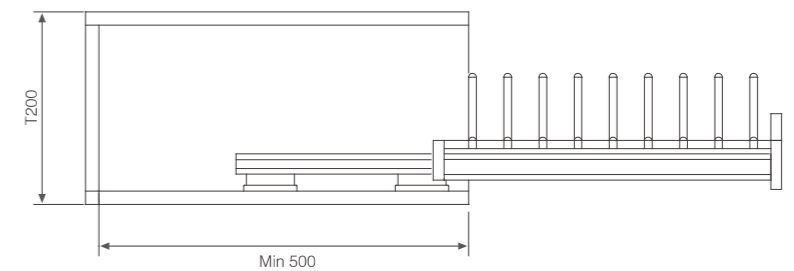

结构尺寸 DIMENSION

产品特点 CHARACTERISTICS

定制双阻尼导轨系列，侧面安装；
方便悬挂领带，皮带，丝巾等物品；
首创超快安装结构，区别于传统产品。
Customized double damping guide rail series, side mount;
Handy for hanging ties, belts, scarves, etc;
First super fast installation structure, different from traditional products.

MULTIFUNCTIONAL HANGER 星享多功能架

产品参数 PARAMETERS

型号/Model	品名/ Name	宽x深x高/ WidthxDepthxHeight	适用柜体/Suitable cabinet
SHCD00460	高档阻尼侧装多功能架	170 x 460 x 120mm	不小于500mm