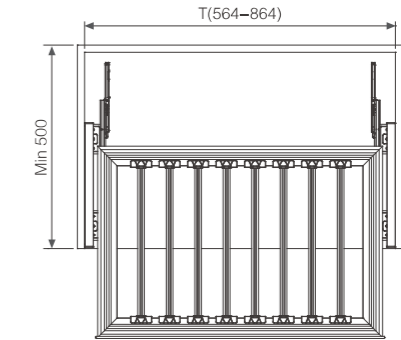

星悦阻尼裤架
SOFT CLOSING TROUSERS RACK

型号 Model	适用柜体 Suitable cabinet	宽x深x高 WidthxDepthxHeight	颜色 Color
CSA600	600mm	564 x 473 x 55mm	星巴咖+高级棕
CSA700	700mm	664 x 473 x 55mm	星巴咖+高级棕
CSA800	800mm	764 x 473 x 55mm	星巴咖+高级棕
CSA900	900mm	864 x 473 x 55mm	星巴咖+高级棕

产品特点 CHARACTERISTICS

全铝裤管表面磨砂防滑防皱处理;
筒欧流线型设计,主框架铁灰磨砂处理;
阻尼导轨配套导轨盖,静音顺畅实用更高档;
超快安装方式,减少安装时间和步骤。

The surface of all aluminum tubes is frosted, anti-skid and wrinkle resistant;
Simple streamline design, iron gray frosting treatment of the main frame;
The damping guide rail is equipped with guide rail cover, which is silent, smooth, practical and higher grade;
Ultra fast installation mode to reduce installation time and steps.