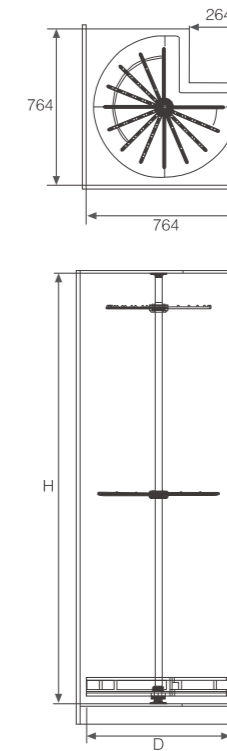

THREE LAYERS CORNER
CLOTHES BASKET

星悦·转角三层衣物篮

 SH-ABC

星悦转角三层衣物篮
THREE LAYERS CORNER CLOTHES BASKET

型号 Model	适用柜体 Suitable cabinet	直径x高 Dimension x Height	颜色 Color
SHZ00003P	764mm	Ø700x(可调1900-2100)mm	星巴咖+爱马仕橙